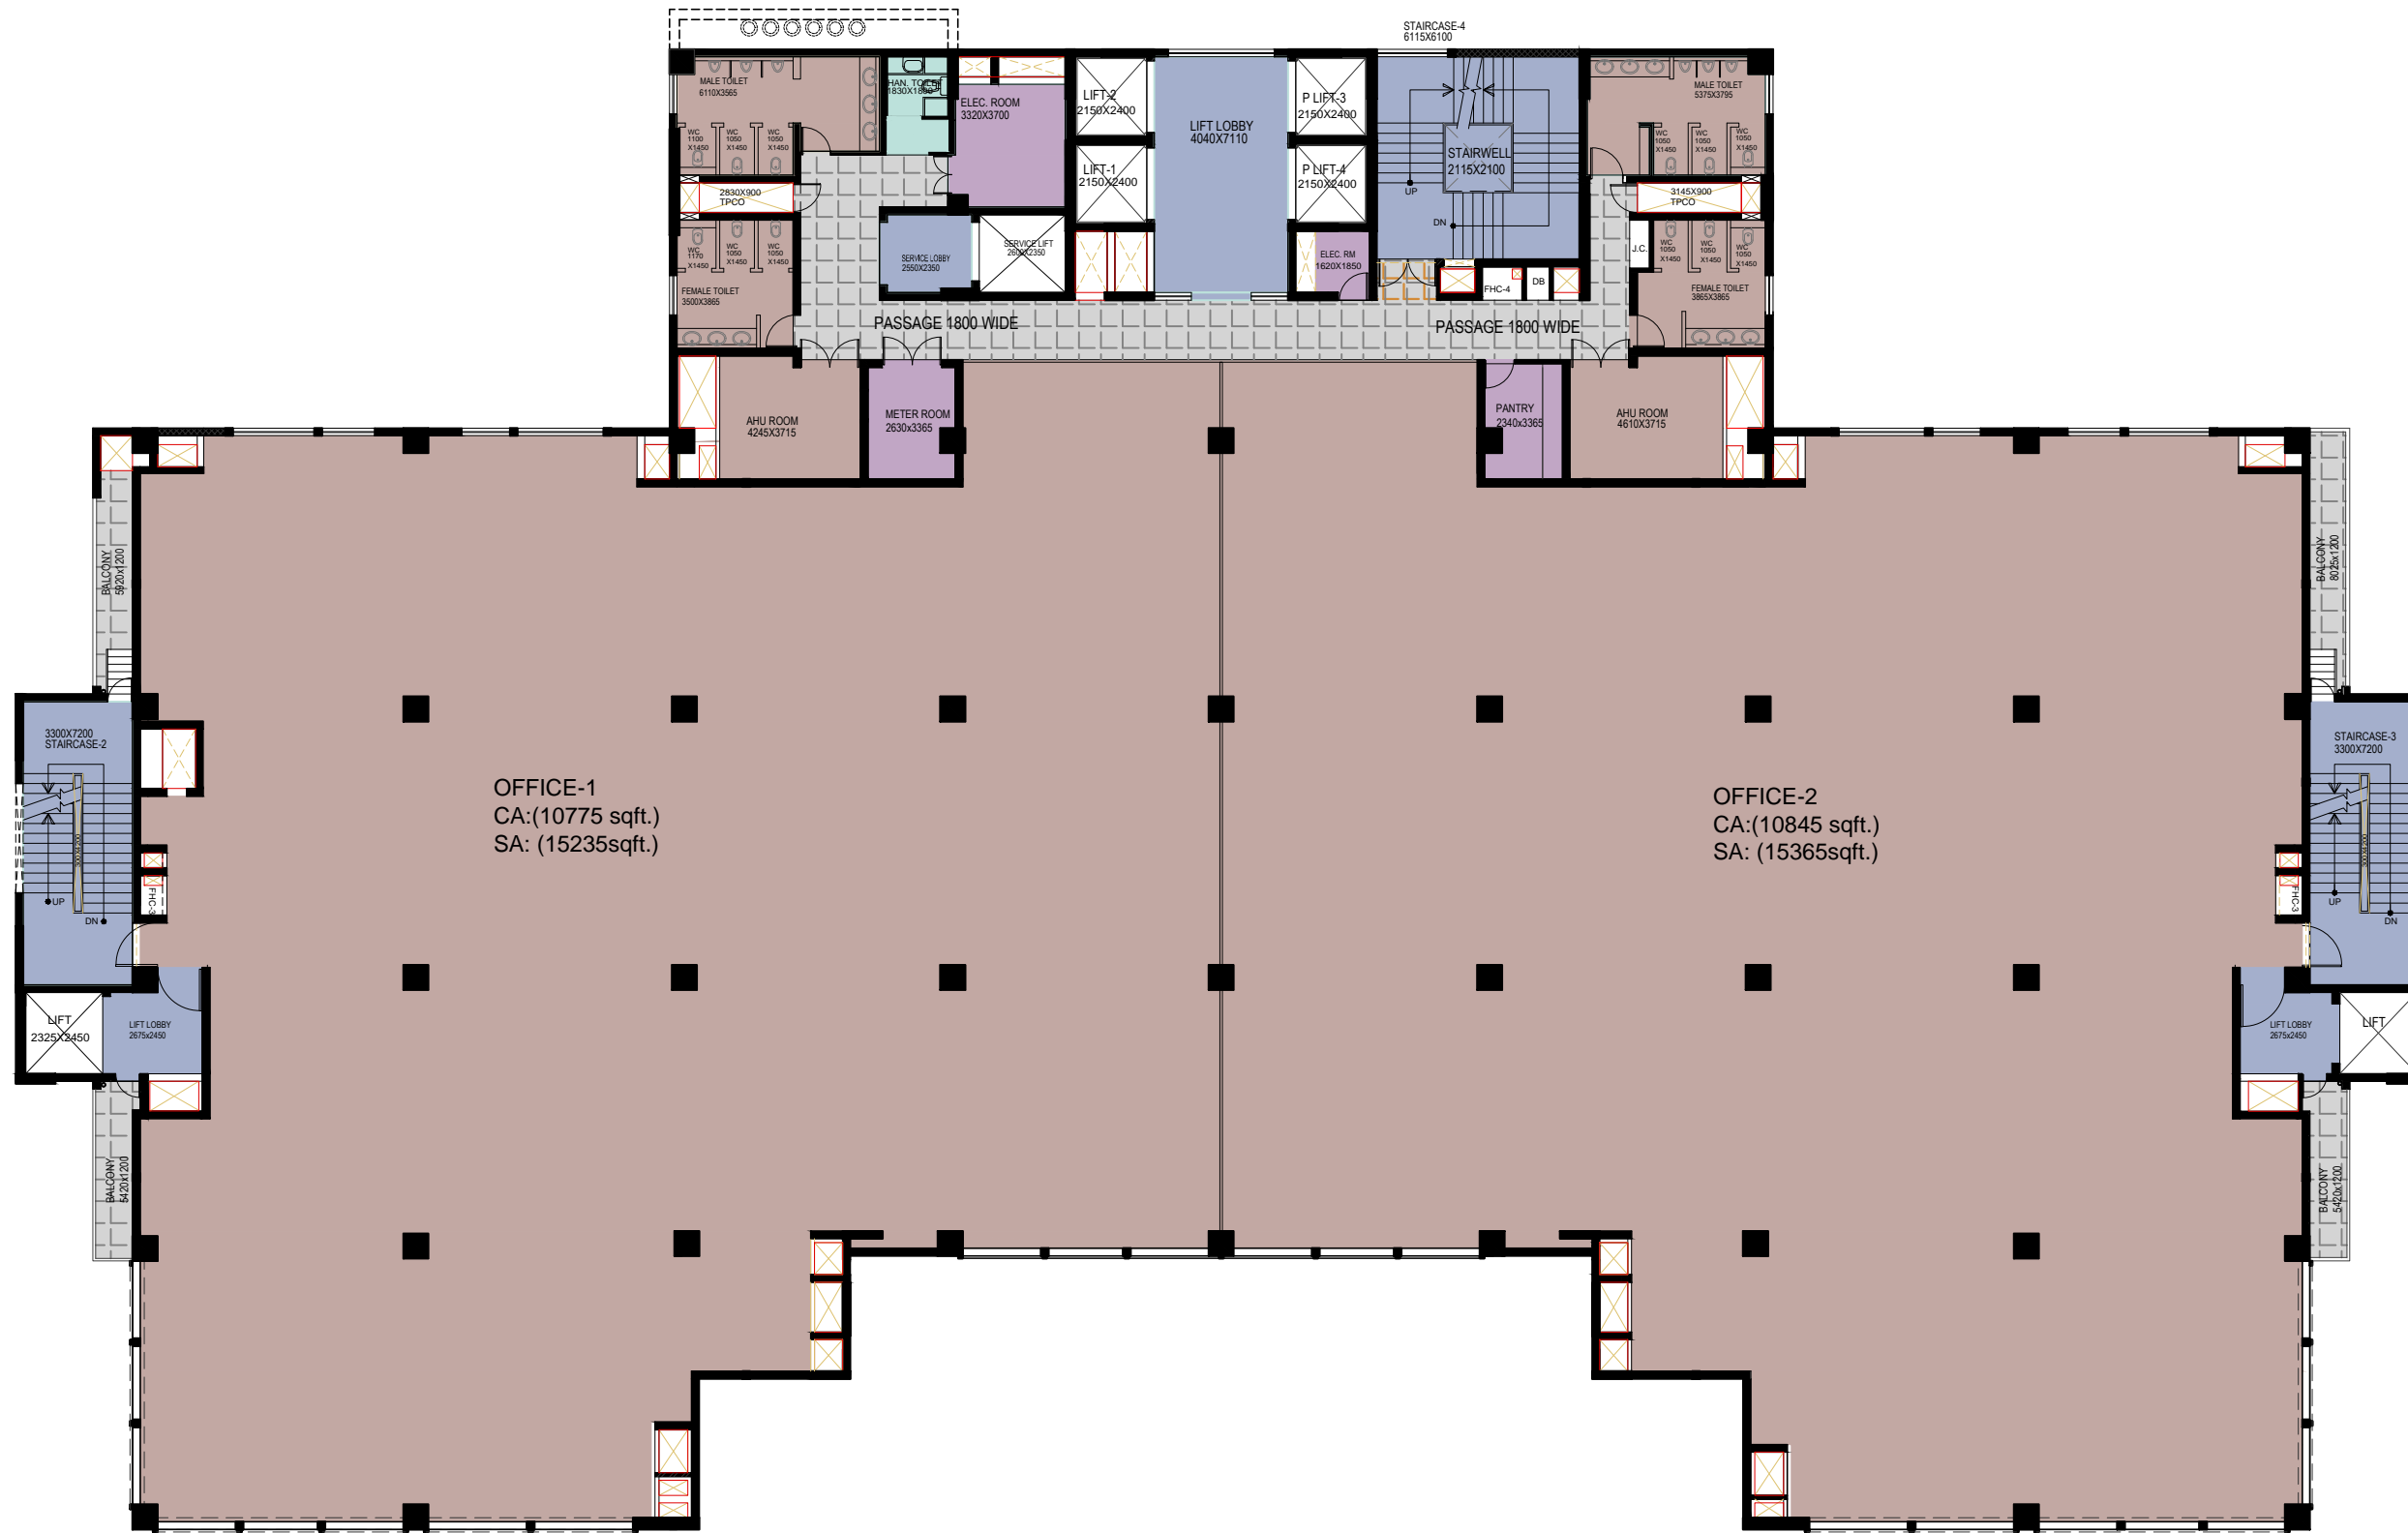

STELLAR 135

OSPREY E-COMMERCE PVT.LTD.
 SECTOR 135 NOIDA (UP)

TYPICAL FLOOR PLAN(3RD, 4TH, &5TH.)
 LARGE OFFICES -1 NOS.

STELLAR 135

**OSPREY E-COMMERCE PVT.LTD.
SECTOR 135 NOIDA (UP)**

**TYPICAL FLOOR PLAN(3RD,4TH,& 5TH.)
LARGE OFFICES -2 NOS.**